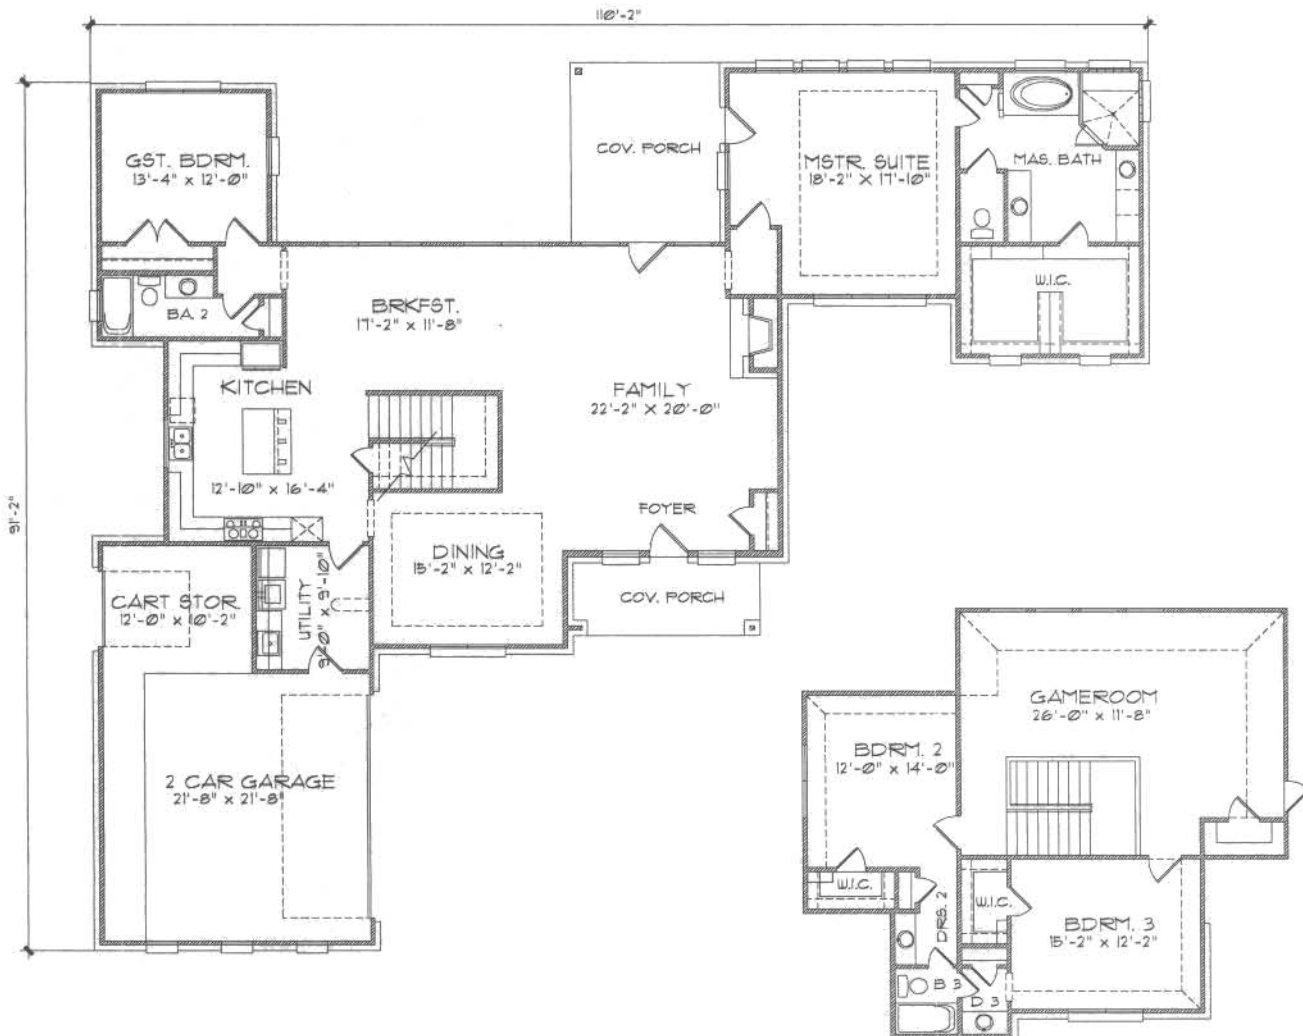

132 Lakeway Drive

3,454 Sq. Ft.

Plan No.....00069
 Bedrooms.....4 Baths.....3
 Living Area
 Lower floor.....2,449 sq. ft.
 Upper floor.....1,005 sq. ft.
 Total Living Area.....3,454 sq. ft.
 Garage.....650 sq. ft.