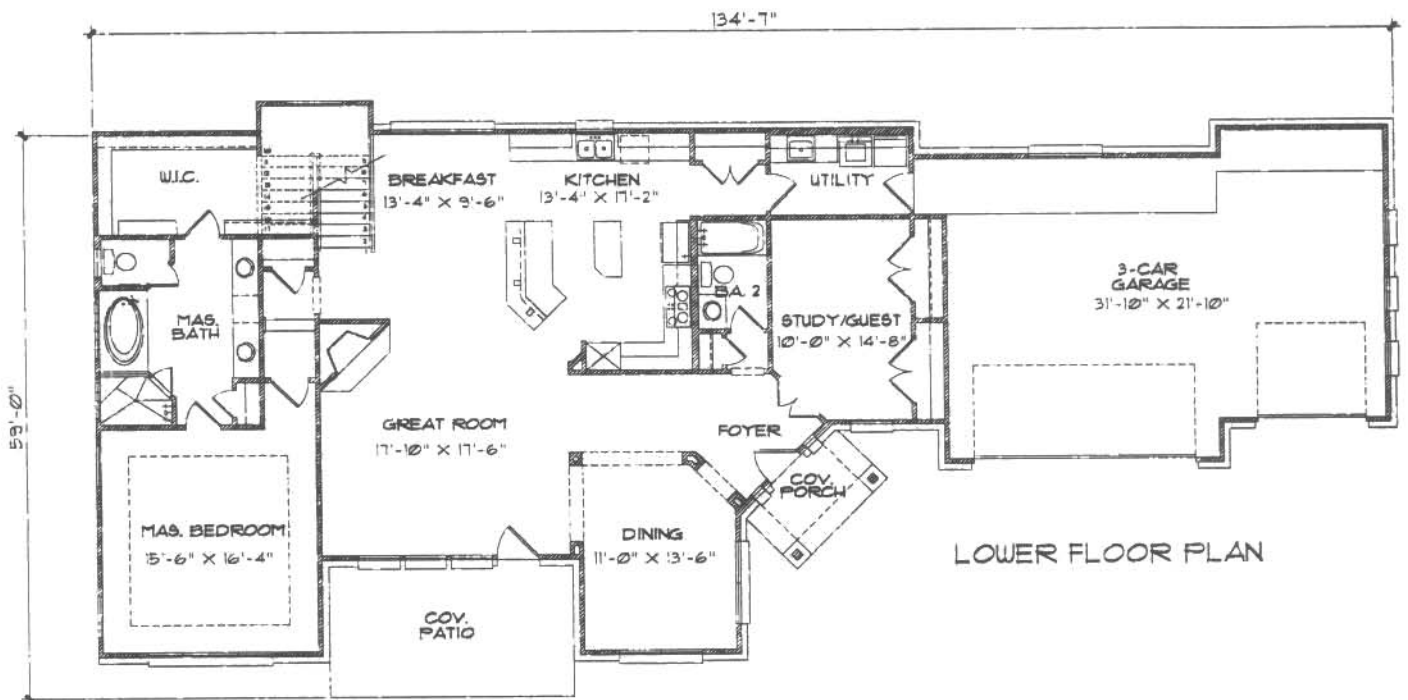

Tellus

2,928.00 sq. ft.

Plan No.....	00012
Bedrooms.....	3 Baths.....2 1/2
Living Area	
Lower floor.....	2,009.00 sq. ft.
Upper floor.....	919.00 sq. ft.
Total Living Area.....	2,928.00 sq. ft.
Garage.....	729.00 sq. ft.