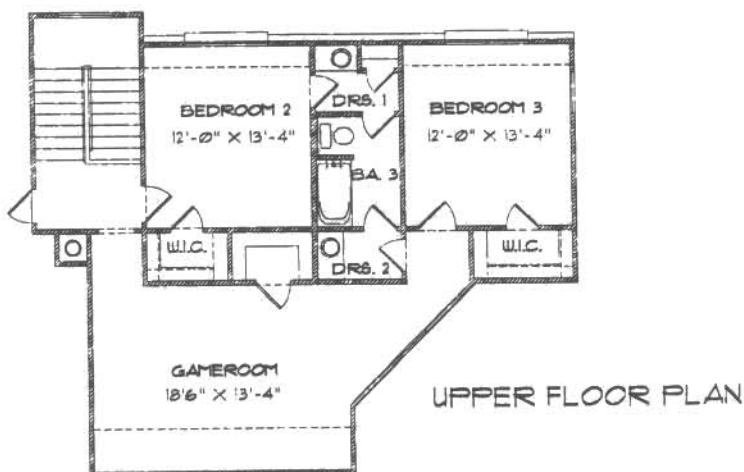

Tellus

2,928.00 sq. ft.

Plan No.....	00012
Bedrooms.....	3 Baths.....2 1/2
Living Area	
Lower floor.....	2,009.00 sq. ft.
Upper floor.....	919.00 sq. ft.
Total Living Area.....	2,928.00 sq. ft.
Garage.....	729.00 sq. ft.